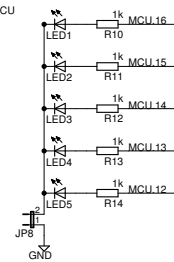

Boost Converter

Generator Core

Amplifier Stage

MCU

USB Interface

Boost Converter Test Connector

Status LEDs

FTDI Test Connector

USB Test Connector