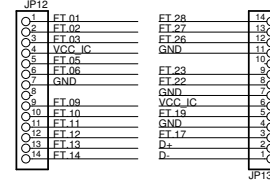

Boost Converter

Generator Core

Amplifier Stage

MCU

USB Interface

Boost Converter Test Connector

Status LEDs

FTDI Test Connector