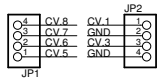

Boost Converter

Generator Core

Amplifier Stage

MCU

USB Interface

Boost Converter Test Connector

Status LEDs

FTDI Test Connector