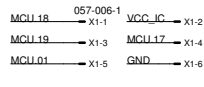

Boost Converter

Generator Core

Amplifier Stage

MCU

USB Interface

Boost Converter Test Connector

Status LEDs

FTDI Test Connector