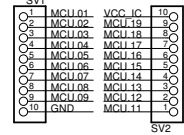

Boost Converter

Generator Core

Amplifier Stage

MCU

USB Interface

Boost Converter Test Connector

Status LEDs

FTDI Test Connector